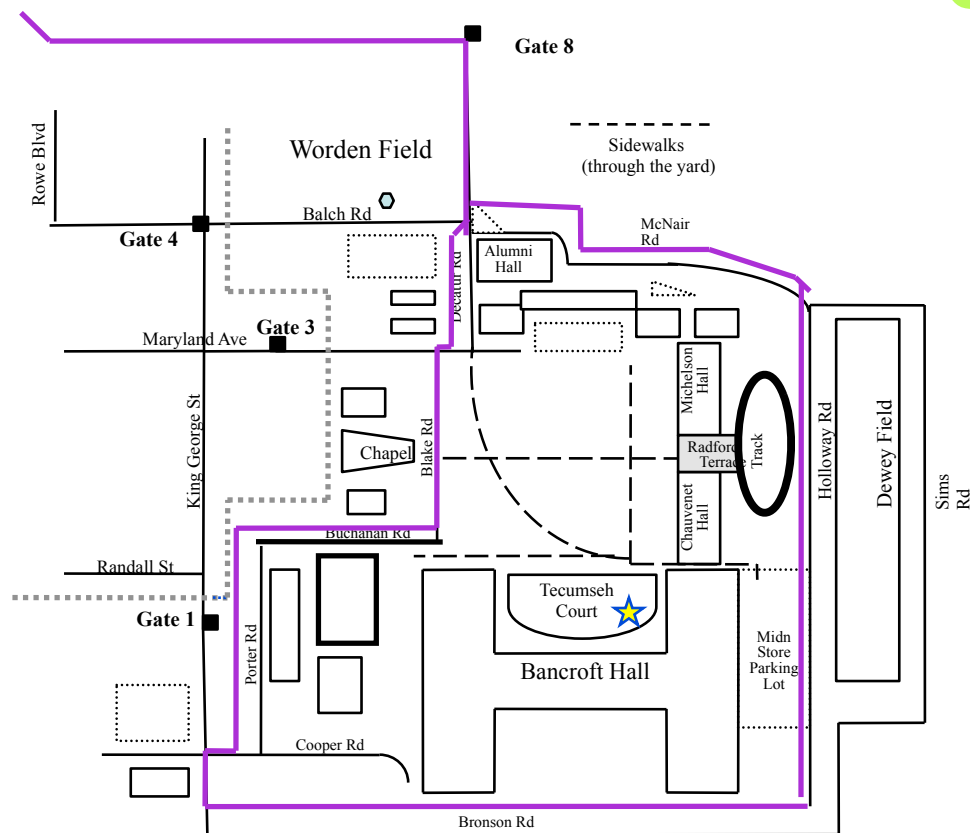

Commissioning Week 2008 Purple Bus Route

STOPS

- -Stadium
- -Alumni Hall (Waterside)
- -Midn Store (by Luce Hall)
- -Visitor's Access Center
- -Gate 1
- -Dahlgren
- -MD Ave
- -Alumni Hall (Horseshoe)

OPERATIONAL HOURS

Mon 5/21	0600-2200
Tues 5/22	0600-1200 1700-2200
Wed 5/23	0600-1100 1800-2200
Thurs 5/24	0600-2200