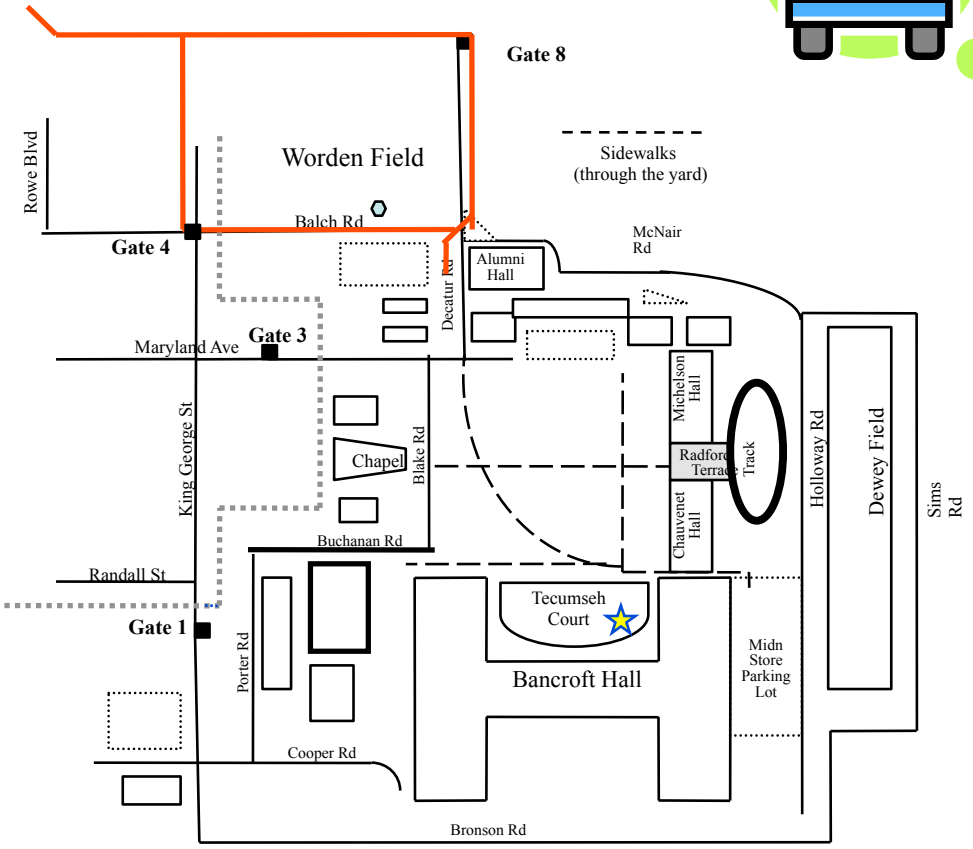

Commissioning Week 2008

RED Bus Route

STOPS

- -Stadium
- -Alumni Hall

OPERATIONAL HOURS

Tues 5/22	1200-1700
Wed 5/23	1100-1800