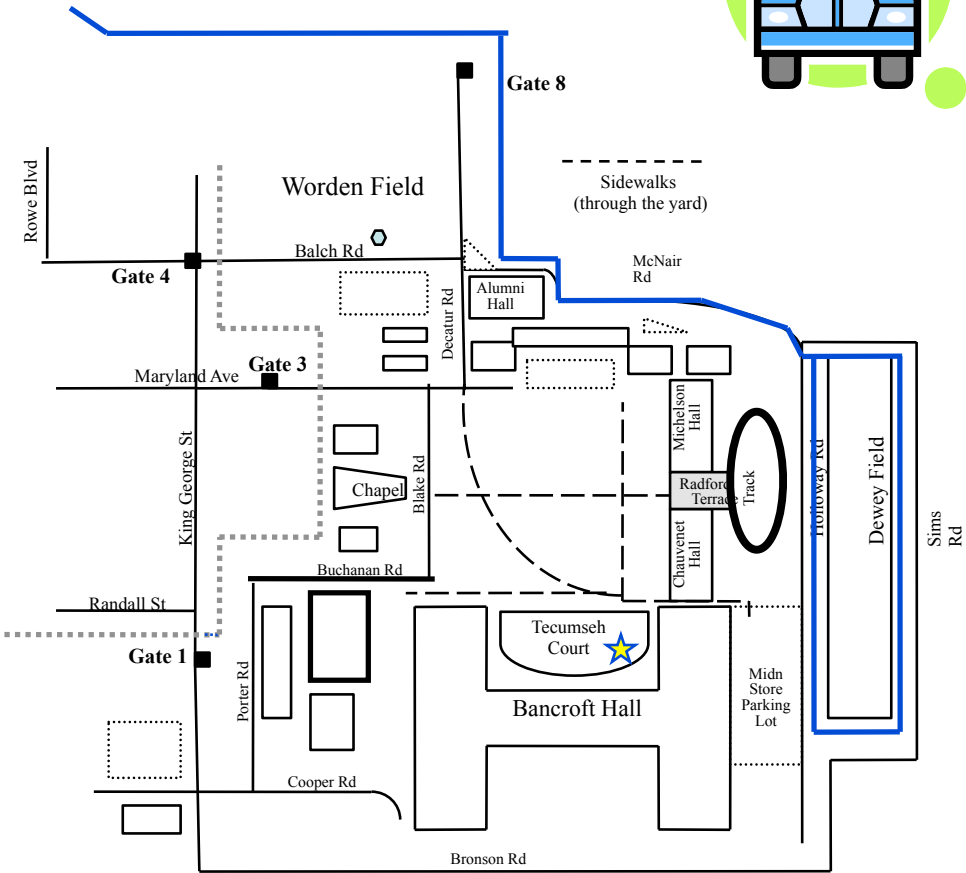

Commissioning Week 2008

BLUE Bus Route

1. **STOPS**
2. -Stadium
   - -Alumni Hall (Waterside)
   - -Midstore (Luce Hall)

OPERATIONAL HOURS

Mon 5/21	0600-2200
Tues 5/22	0600-1200
	1700-2200
Wed 5/23	0600-1100
	1800-2200
Thurs 5/24	0600-2200